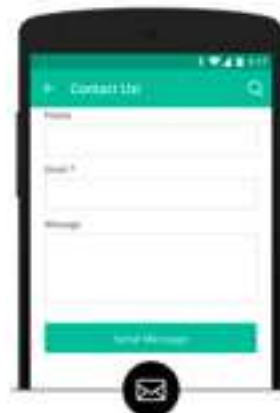

### 3. App Nutzer vergleichen und finden Gewerbe, Events und mehr in der Umgebung

3

App Users will find what they are looking for  
*and consult your App Guide as the #1 source of local information if your Guide topic is relevant to them*

Search

Compare/Rate

Comment

Contact

Navigate

„With SimpleM**app** App Generator you can build an awesome, customized Google Maps for Android, iOS and web in 30 minutes.“

**Your Guide. Your Topic. Your Brand.**